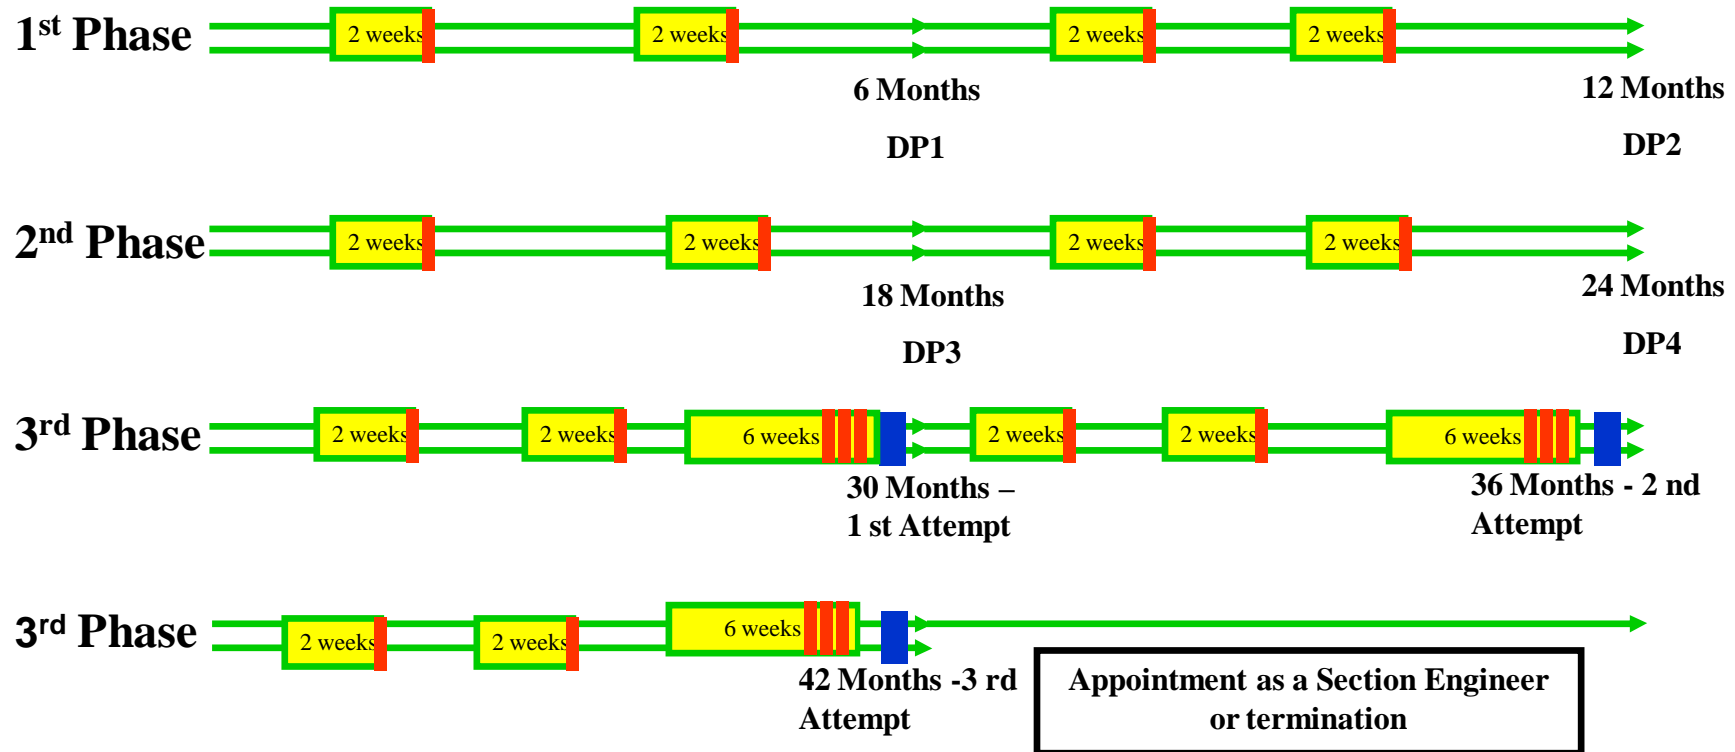

## Legend:

- Academic contact session
- 3 Hour academic assessment
- GCC Exams
- Non academic components